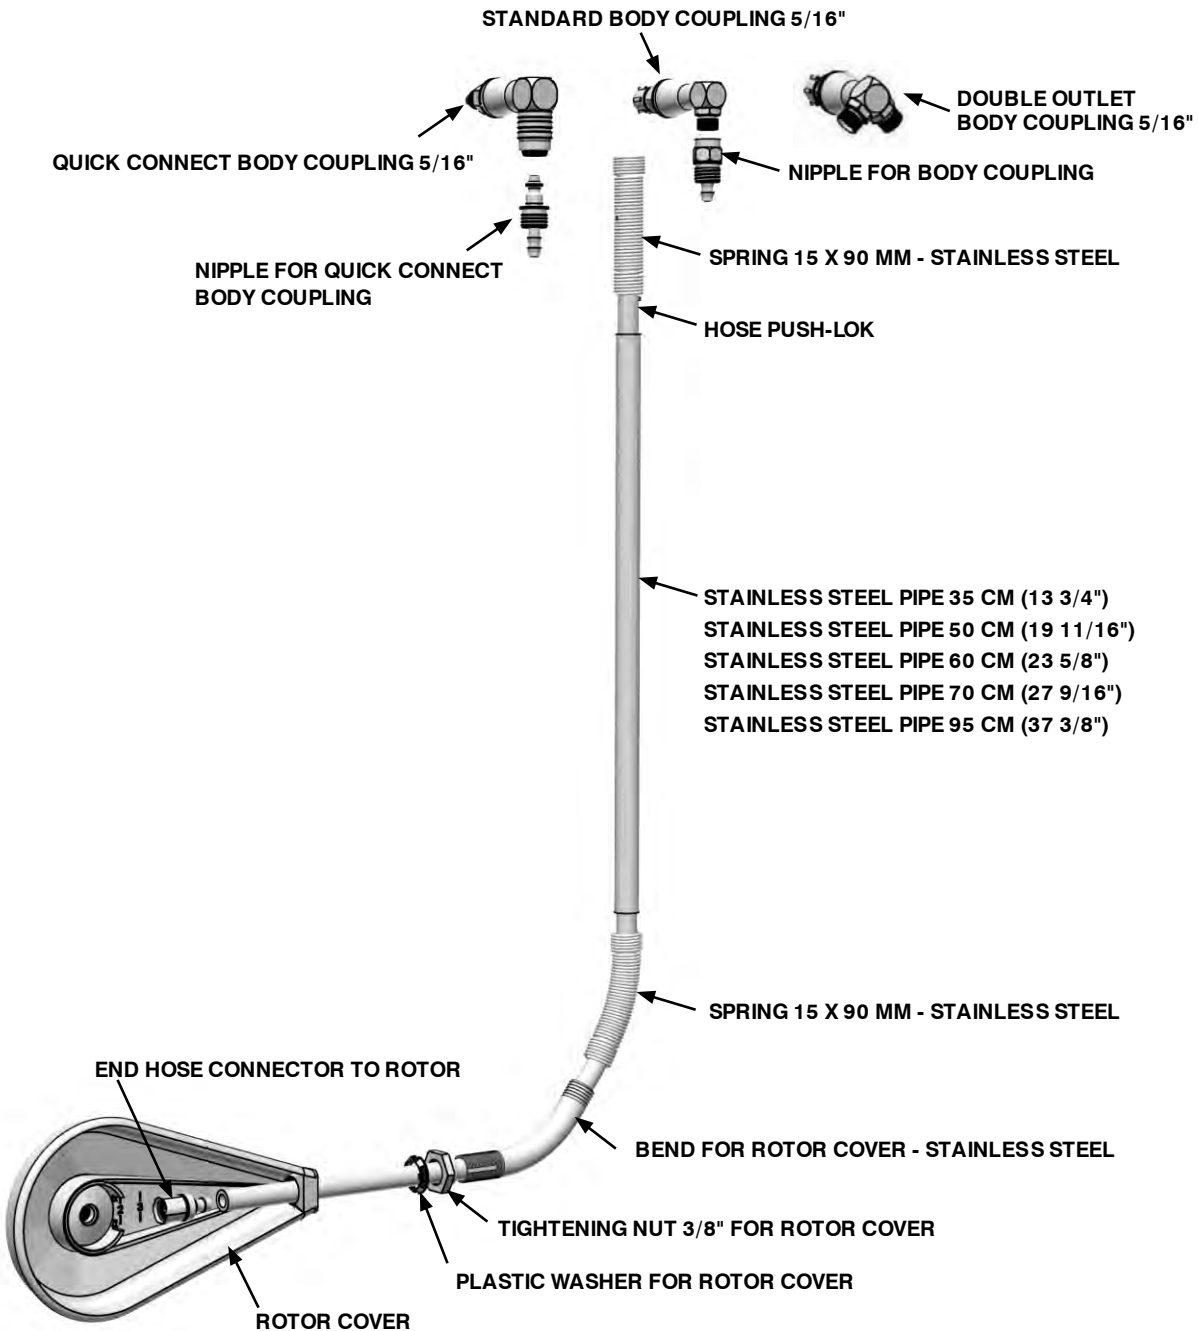

# TIRE PRESSURE SYSTEMS

## CONNECTION BODY COUPLING TO ROTOR

**ORDER ON-LINE**

**[www.vigia.ca](http://www.vigia.ca) / 1-888 438-8444**